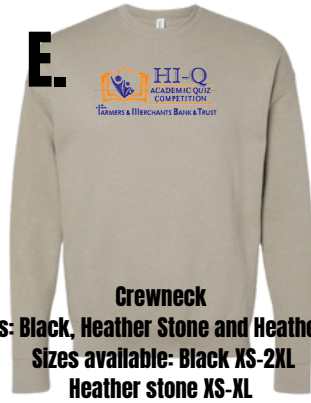

A.
Fleece Full Zip
 Colors: Athletic Heather & Ash
 Sizes available: XS-3XL
 POCKET LOGO \$40

B.
Heather Silk Polo
 Heather gray XS-4XL
 POCKET LOGO \$30.00

C.
Heather Gray XS-4XL
 POCKET LOGO \$45

F.
\$20

G.
\$20

H.
\$25

D.
Sweatshirt
 Colors: Ash, Athletic Heather & Silver
 Sizes available: XS-3XL
 POCKET LOGO \$35
 FULL FRONT LOGO \$50

E.
Crewneck
 Colors: Black, Heather Stone and Heather Dust
 Sizes available: Black XS-2XL
 Heather stone XS-XL
 Heather Dust XS-2XL
 POCKET LOGO \$40-
 FULL FRONT LOGO \$55